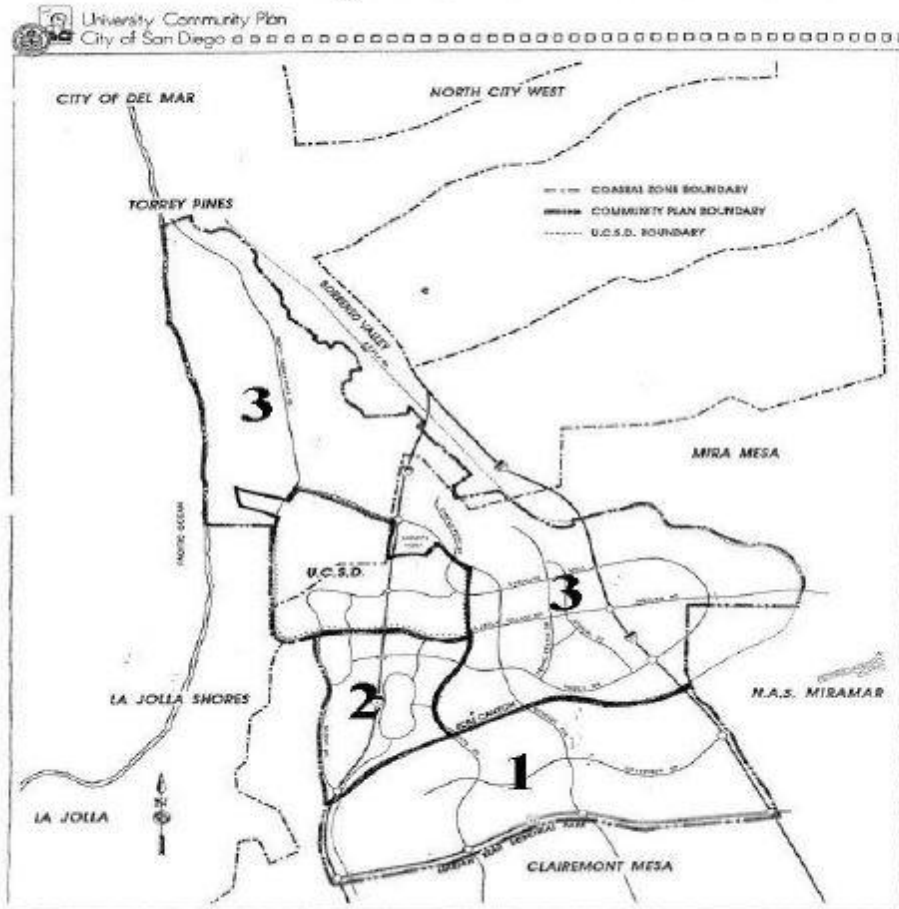

----- Cut and Detach Here -----

University Community Planning Group 2024 Ballot

District 2

RESIDENTIAL SEAT C

Name _____

Print your name legibly!

Address _____

Place this LOWER half of the ballot AND the sealed envelope containing the upper half of the ballot into a second envelope. Place in ballot box.

Community Plan Area District Boundaries

Exhibit C

District 1 is south UC: south of Rose Canyon between I-5 and I-805 and north of SR-52.

District 2 is north of Rose Canyon between I-5 and Regents Road, south of La Jolla Village Drive.

District 3 is north of Rose Canyon, everything in the plan area not covered by District 2.

University Community Planning Group 2024 Voting Locations

DROP OFF LOCATIONS

South UC Library 4155 Governor Drive

Drop off inside the Library near the circulation desk.

North UC Library 8820 Judicial Drive

Drop off inside the Library near the circulation desk.