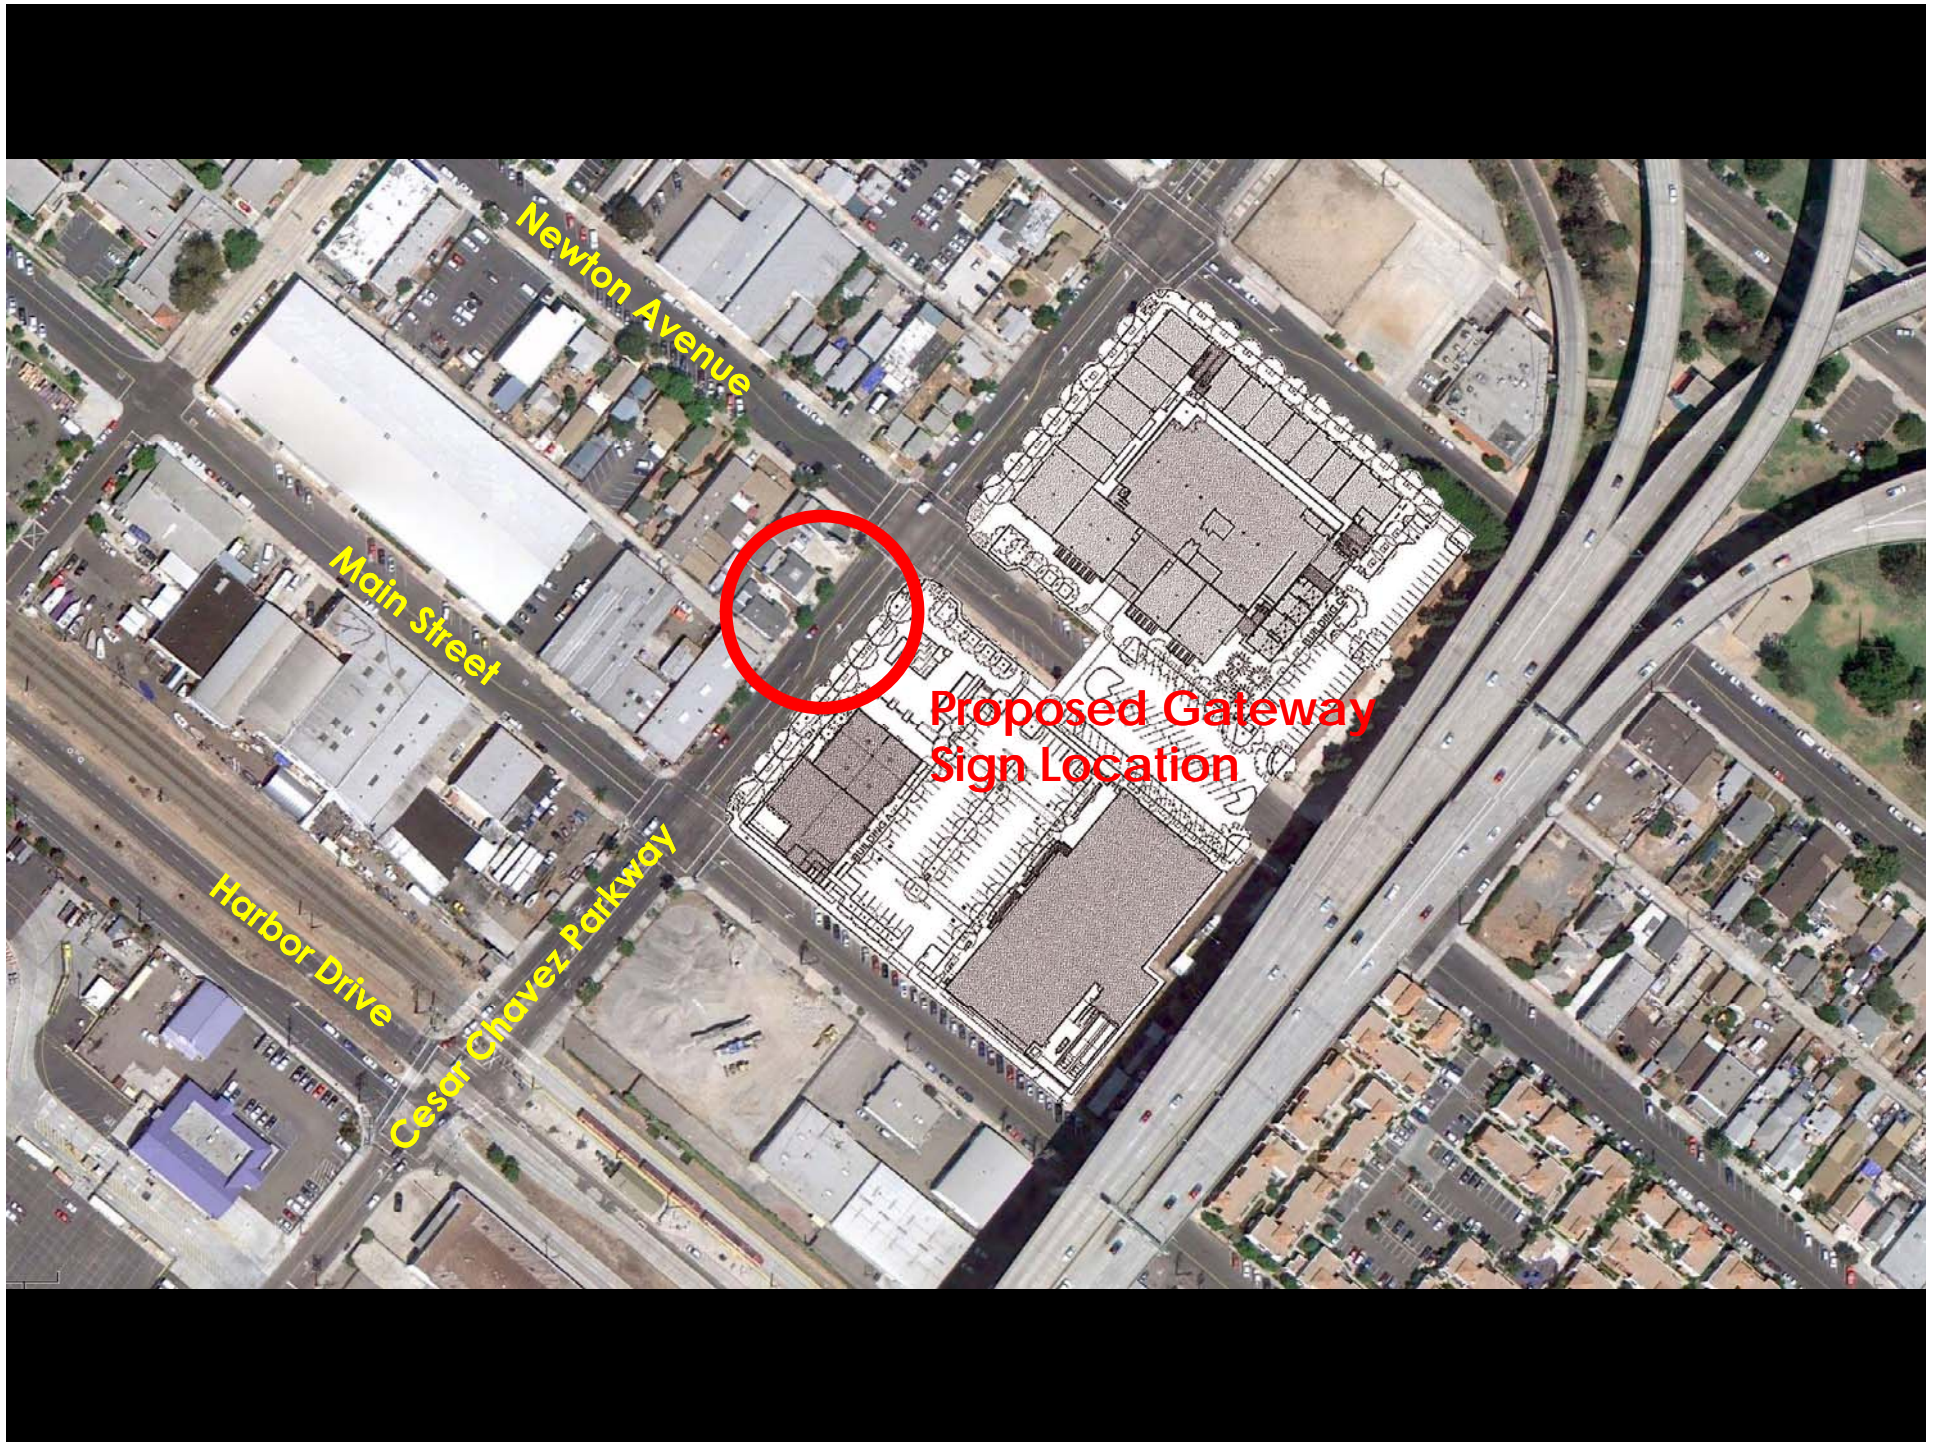

A Community Gateway for Barrio Logan

Cesar Chavez Parkway

Community Meeting 1
August 30, 2012

Agenda

- Introductions
- Purpose of Project and Meeting
 - Overall schedule
- What is a Community Gateway Sign?
 - Examples of other places
 - What works, what does not.
 - Do the example Gateway signs depict the character of the community?
- Images of the Barrio and Project Context
 - What is special? What is unique?
- Breakout Session
 - Discuss what design character elements of the Barrio could be incorporated into the gateway.
 - Discuss what the overall character of the gateway sign should be.
- Breakout Groups report back to overall group
- Next Steps

Introductions

Purpose of Project and Meeting

- Create Community Gateway Sign on Cesar Chavez Parkway
- Obtain Community Ideas for the Design of the Sign

Overall Schedule

- Start Construction mid 2013

Newton Avenue

Main Street

Harbor Drive

Cesar Chavez Parkway

Proposed Gateway Sign Location

Newton Avenue

Proposed Gateway Sign Location

BUILDING A

BUILDING B

BUILDING C

What is a Community Gateway Sign?

Examples of other places

What works, what does not

What do you like about the sign?

What don't you like about the sign?

Do the example Gateway signs depict the character of the community?