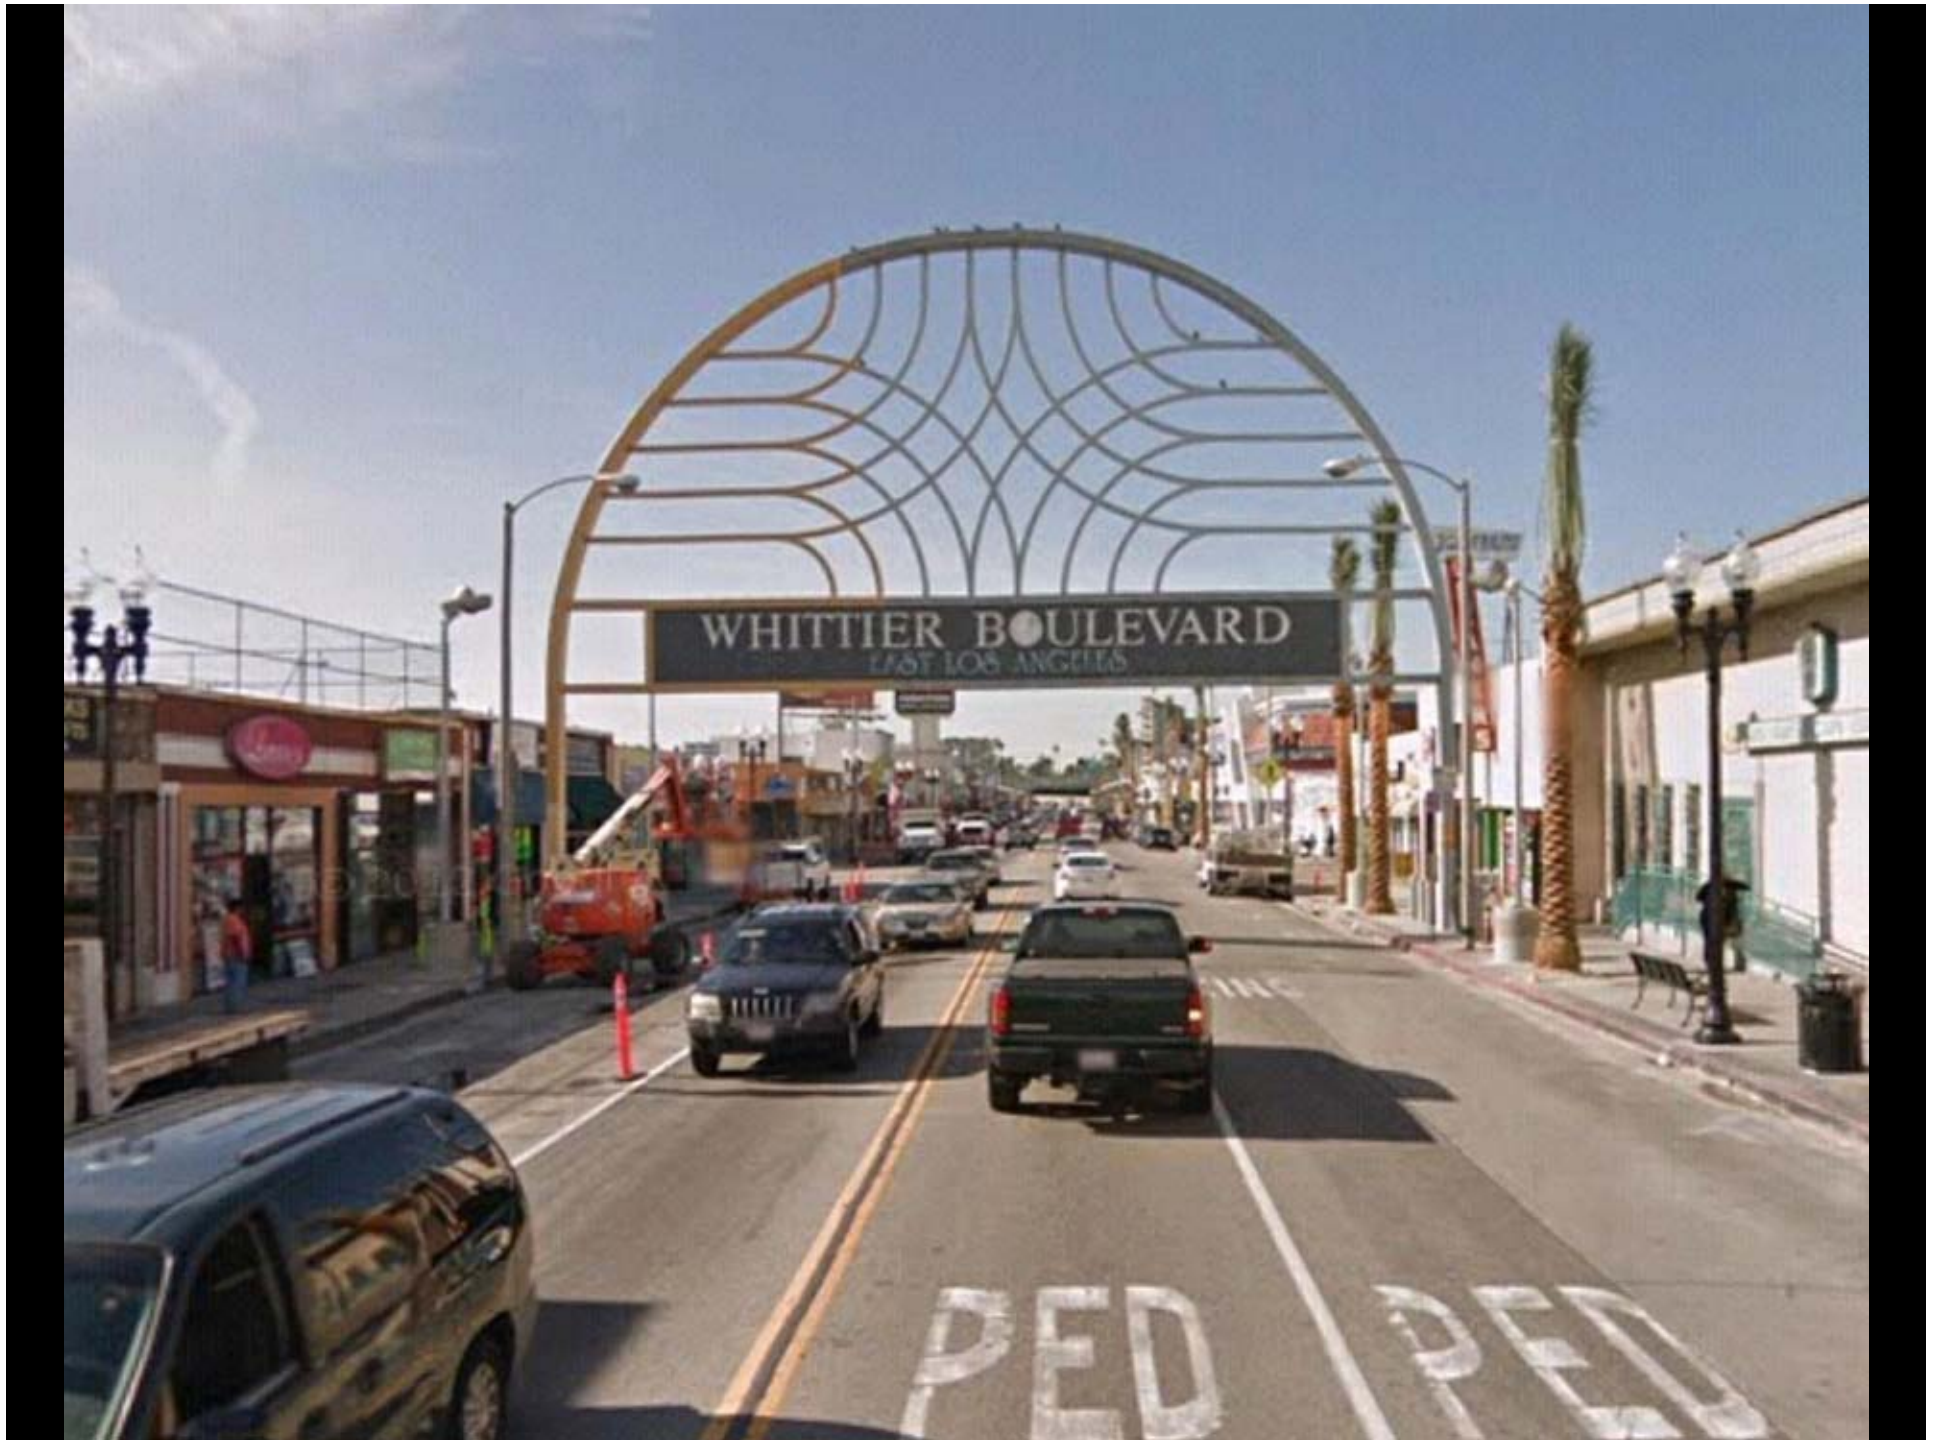

Main Street

Harbor Drive

Cesar Chavez Parkway

Proposed Gateway Sign Location

Newton Avenue

Proposed Gateway Sign Location

BUILDING A

BUILDING B

BUILDING C

What is a Community Gateway Sign?

Examples of other places

What works, what does not

What do you like about the sign?

What don't you like about the sign?

Do the example Gateway signs depict the character of the community?

marathonpundit.blogspot.com

NORTH PARK

South San Francisco
THE BIRTHPLACE OF BIOTECHNOLOGY

SPONSORED BY Genentech

Night

© Ron Niebrugge

A sepia-toned photograph of a city street. The street is wide with multiple lanes, marked with white lines. There are palm trees lining the sidewalks, and traffic lights are visible at an intersection. A white car is driving in the middle of the street. The overall atmosphere is warm and historical.

Images of the Barrio and Project Context

What is special?
What is unique?

What community elements can we
incorporate into the design of the sign?

The Site

LEFT TURN YIELD

11th St

Ryan

Bros