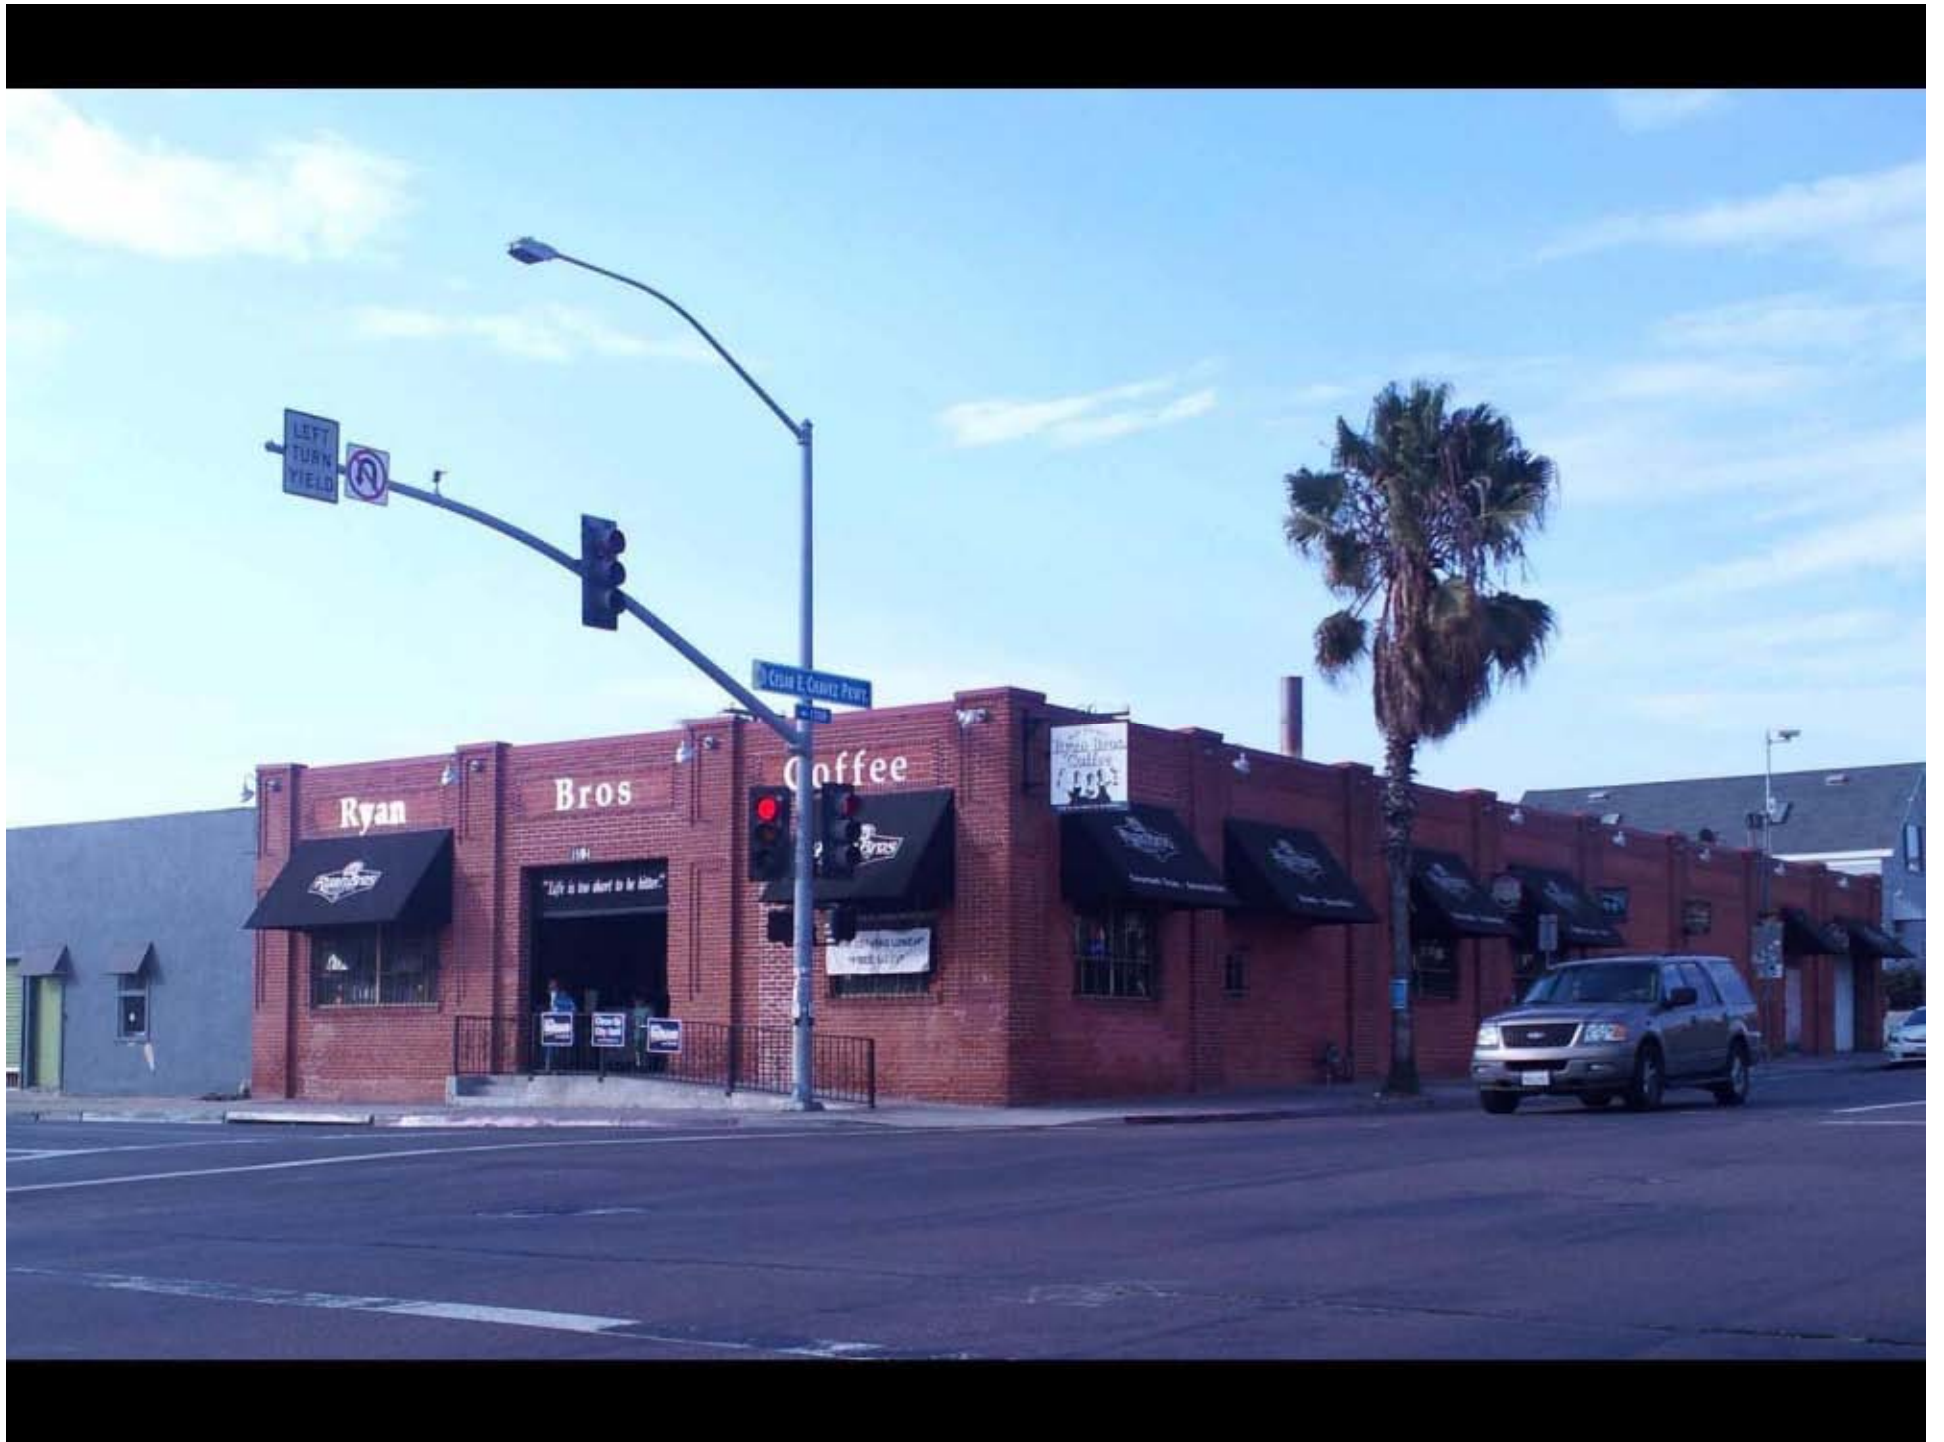

LEFT TURN YIELD

11th St

Ryan

Bros

Coffee

"Life is too short to be bitter."

RYAN BROS COFFEE